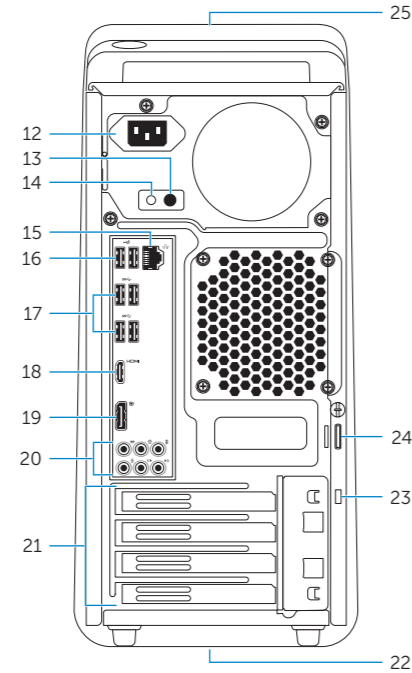

# Features

Funkcje | Funciones | Özellikler | الميزات

1. Media-card reader light
2. Media-card reader
3. Optical-drive covers (2)
4. USB 3.0 ports (2)
5. Optical-drive eject buttons (2)
6. Power button
7. Accessory tray
8. Headphone port
9. Microphone port
10. USB 2.0 port
11. USB 2.0 port with PowerShare
12. Power-cable port
13. Power-supply diagnostic button
14. Power-supply diagnostic light
15. Network port and network lights
16. USB 2.0 ports (2)
17. USB 3.0 ports (4)
18. HDMI port
19. DisplayPort
20. Audio ports (6)
21. Expansion-card slots (4)
22. Regulatory label
23. Security-cable slot
24. Padlock rings
25. Service Tag label