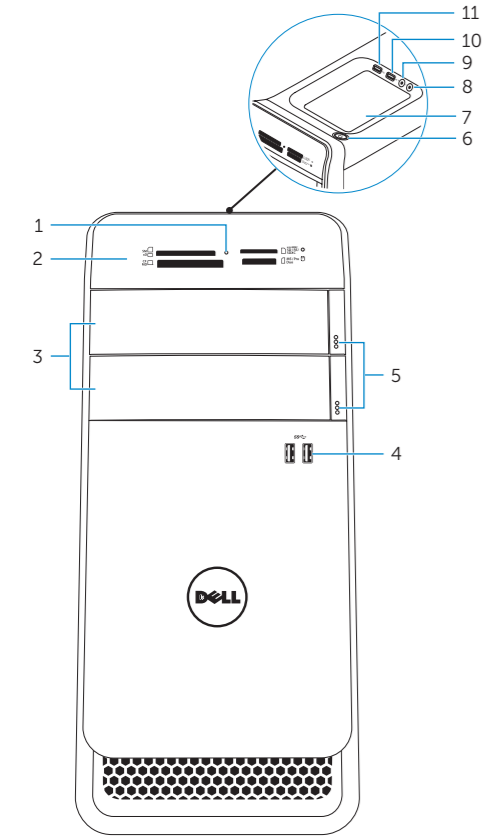

# Features

Funkcje | Funciones | Özellikler | الميزات

1. Media-card reader light
2. Media-card reader
3. Optical-drive covers (2)
4. USB 3.0 ports (2)
5. Optical-drive eject buttons (2)
6. Power button
7. Accessory tray
8. Headphone port
9. Microphone port
10. USB 2.0 port
11. USB 2.0 port with PowerShare
12. Power-cable port
13. Power-supply diagnostic button
14. Power-supply diagnostic light
15. Network port and network lights
16. USB 2.0 ports (2)
17. USB 3.0 ports (4)
18. HDMI port
19. DisplayPort
20. Audio ports (6)
21. Expansion-card slots (4)
22. Regulatory label
23. Security-cable slot
24. Padlock rings
25. Service Tag label